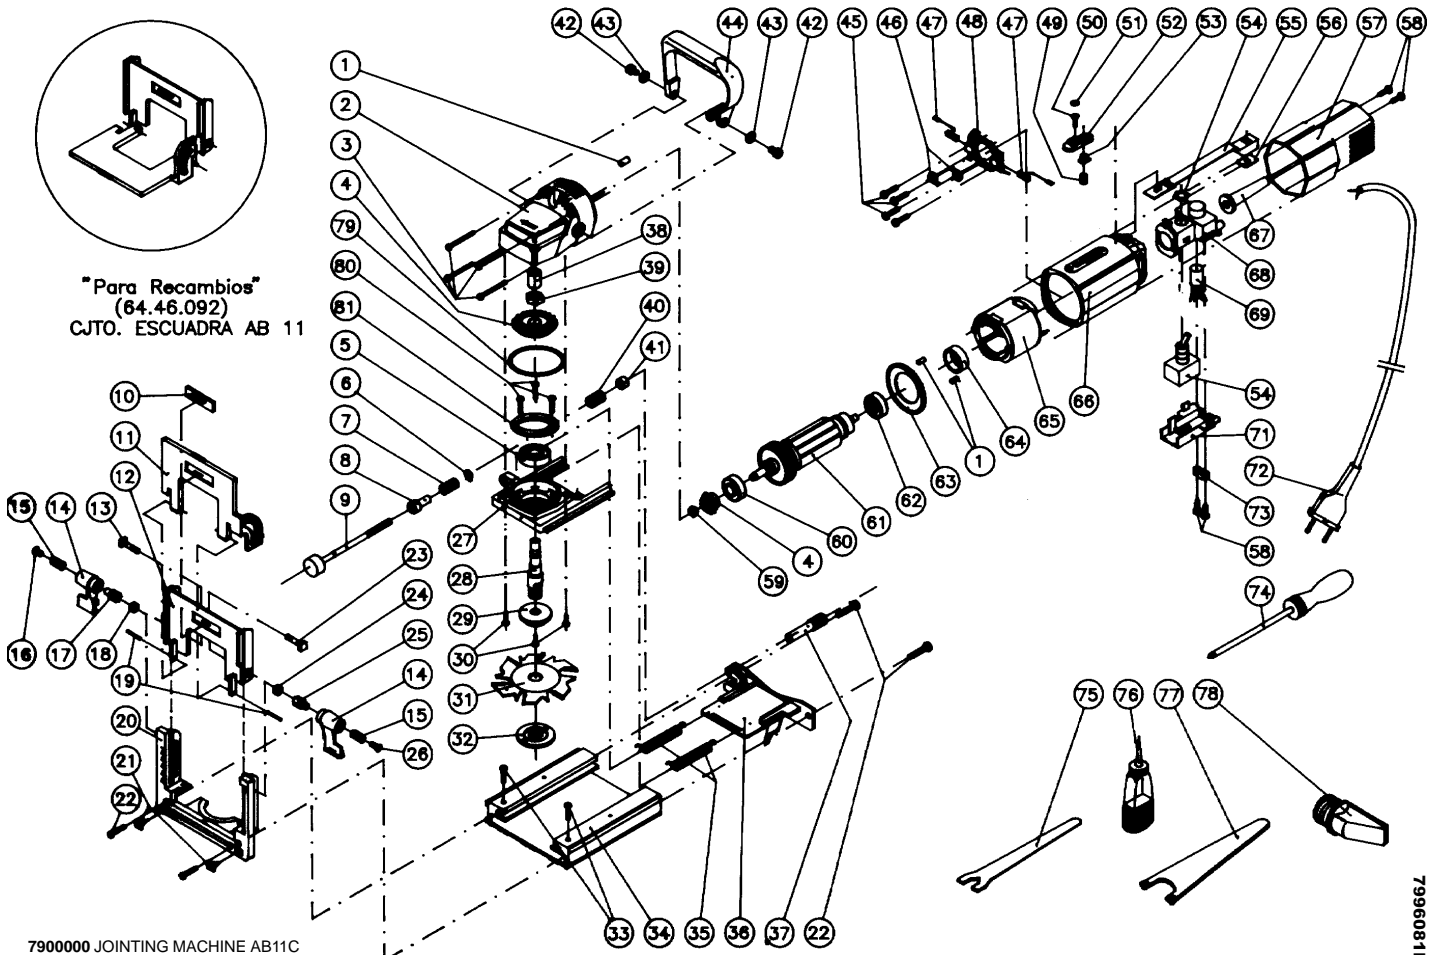

EXPLOSION DRAWING